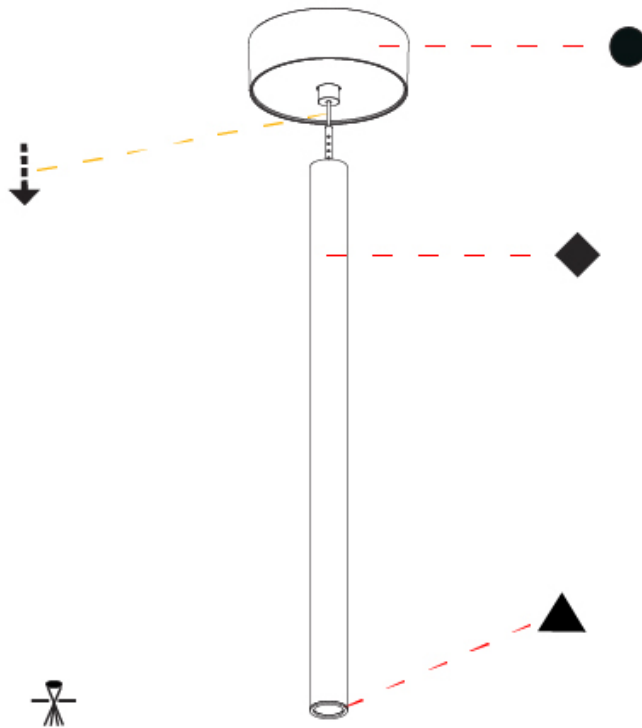

Shape: Cylinder
 Diameter (mm): 28
 Diameter (in): 1 1/8
 Height (mm): 150
 Height (in): 11 13/16
 Max. Overall Height (mm): 2150
 Max. Overall Height (in): 84 5/8
 Light Distribution: Downlight
 Weight (kg): 0.422
 Weight (lbs): 0.93
 Diffuser: Shine Ring - Opal / Yellow / Orange / Red / Blue / Green
 Fixture Finish: SSR / BKV / CWI / CRY / HAB / UFT / ITA / RUA / FTG / MYG / LOD / PUS / FRO / FUP / KIA / POP / BLS / SPG / MEY / GOH / GUM / CHC / COM / ABZ / JAG / OBR / MOS / ROR
 Fixture Material: Aluminum
 Cable Details: 2000mm or 4000mm Cable - Color 01 to 10

Shape: Cylinder
 Diameter (mm): 28
 Diameter (in): 1 1/8
 Height (mm): 300
 Height (in): 11 13/16
 Max. Overall Height (mm): 2300
 Max. Overall Height (in): 90 7/16
 Light Distribution: Downlight
 Weight (kg): 0.63
 Weight (lbs): 1.39
 Diffuser: Shine Ring - Opal / Yellow / Orange / Red / Blue / Green
 Fixture Finish: SSR / BKV / CWI / CRY / HAB / UFT / ITA / RUA / FTG / MYG / LOD / PUS / FRO / FUP / KIA / POP / BLS / SPG / MEY / GOH / GUM / CHC / COM / ABZ / JAG / OBR / MOS / ROR
 Fixture Material: Aluminum
 Cable Details: 2000mm or 4000mm Black Cable

Shape: Cylinder
 Diameter (mm): 28
 Diameter (in): 1 1/8
 Height (mm): 450
 Height (in): 17 11/16
 Max. Overall Height (mm): 2450
 Max. Overall Height (in): 96 7/16
 Light Distribution: Downlight
 Weight (kg): 0.64
 Weight (lbs): 1.41
 Diffuser: Shine Ring - Opal / Yellow / Orange / Red / Blue / Green
 Fixture Finish: SSR / BKV / CWI / CRY / HAB / UFT / ITA / RUA / FTG / MYG / LOD / PUS / FRO / FUP / KIA / POP / BLS / SPG / MEY / GOH / GUM / CHC / COM / ABZ / JAG / OBR / MOS / ROR
 Fixture Material: Aluminum
 Cable Details: 2000mm or 4000mm Black Cable

OPTICAL

Optic°: 24 / 32 / 58

RATINGS AND CERTIFICATIONS

Certified By: Certified for North American Standards
 IP rating: IP20

HANGOVER PLUG SHINE MONOPOINT SURFACE CANOPY SUSPENSION

A30849-

PROJECT
TYPE
SPECIFIER
QUANTITY
DATE